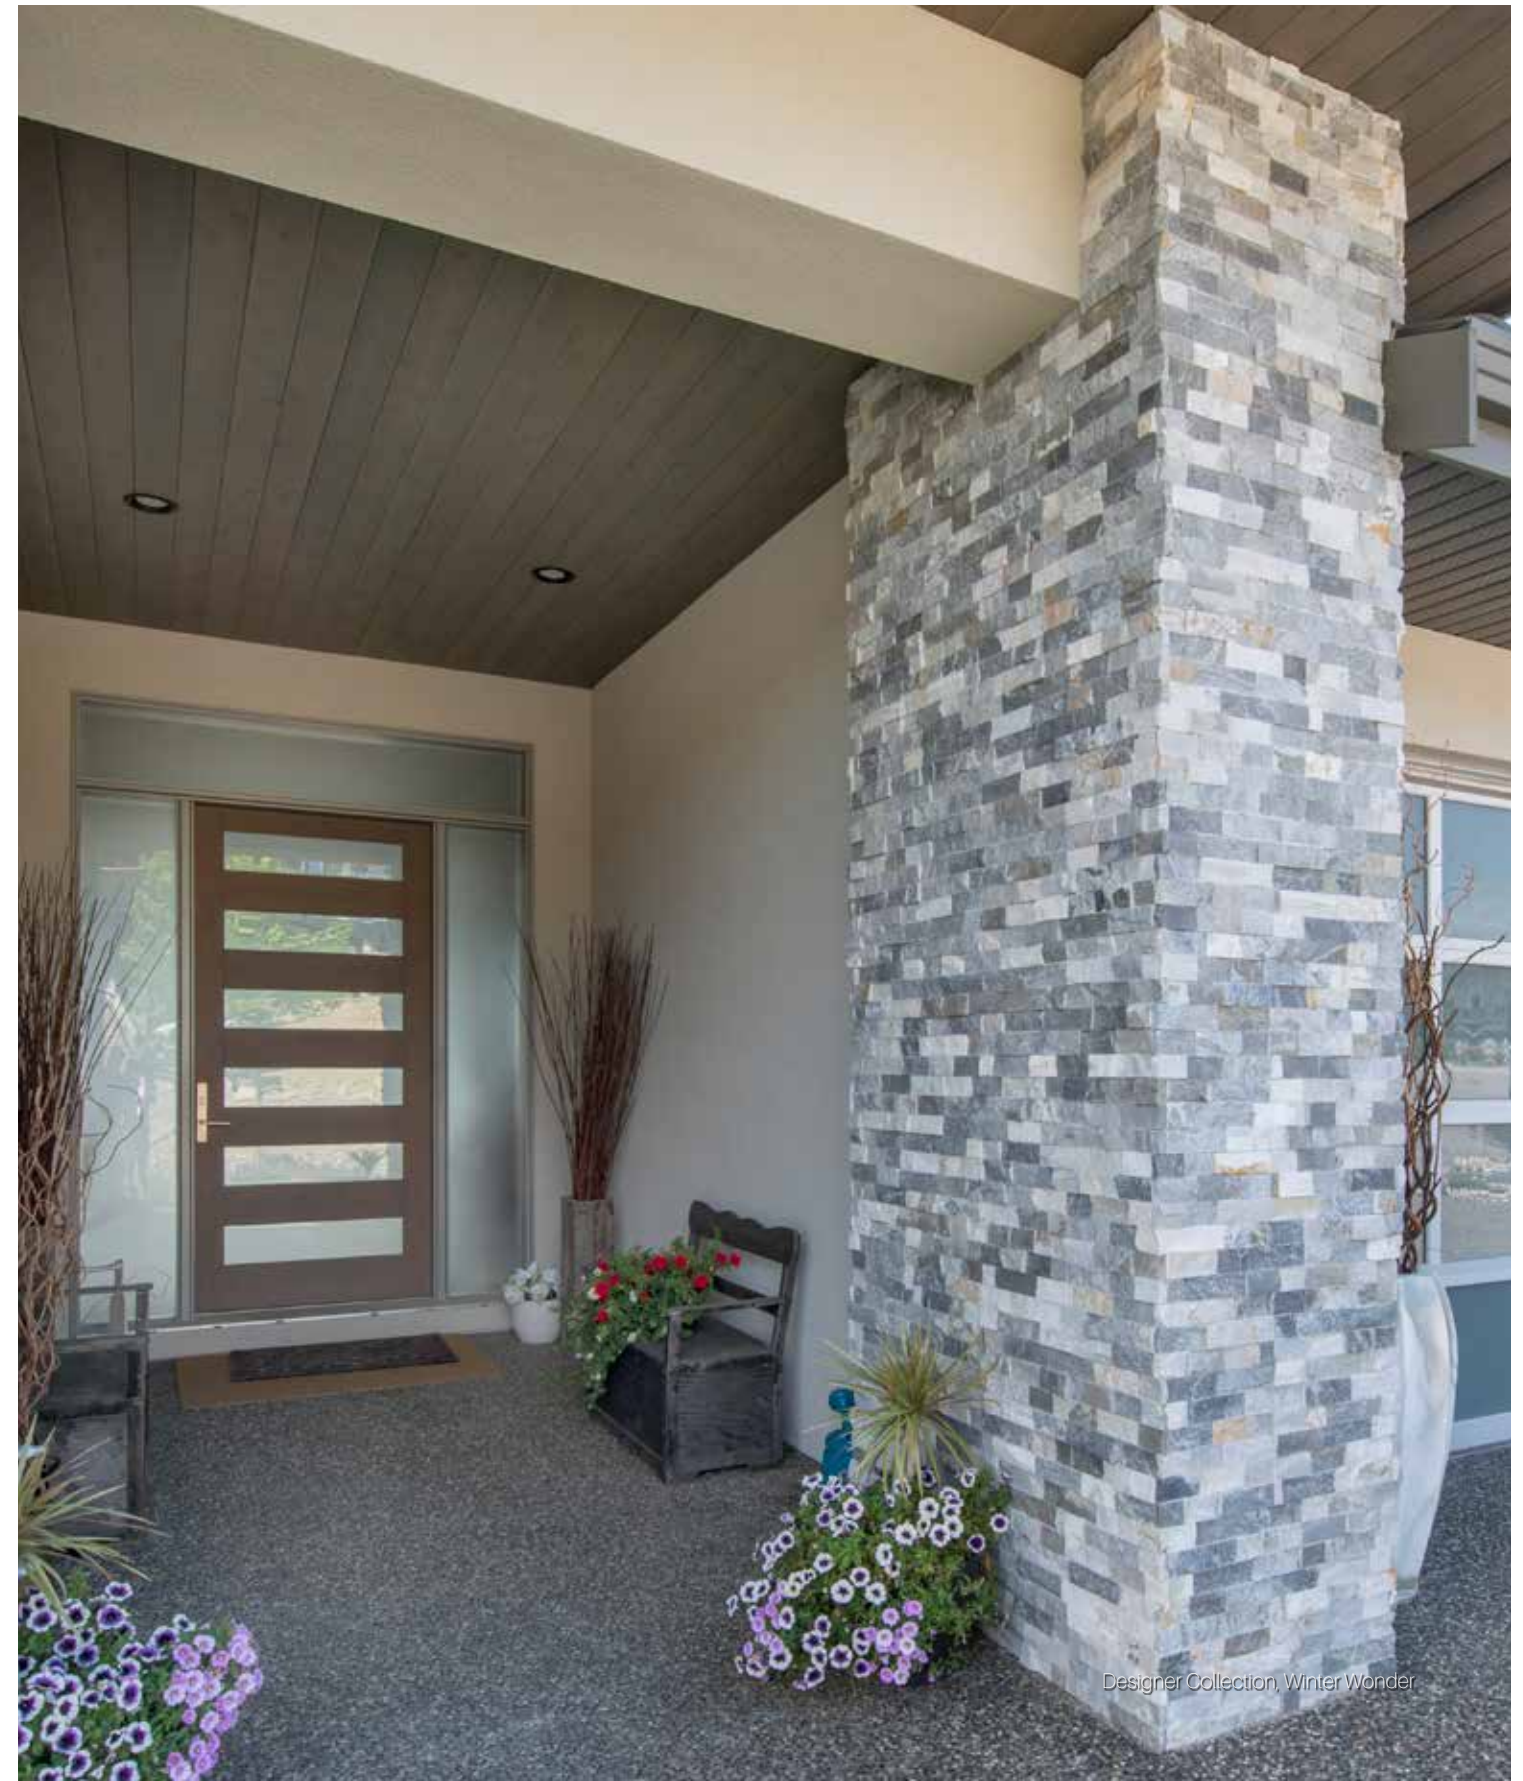

Designer Collection, Winter Wonder