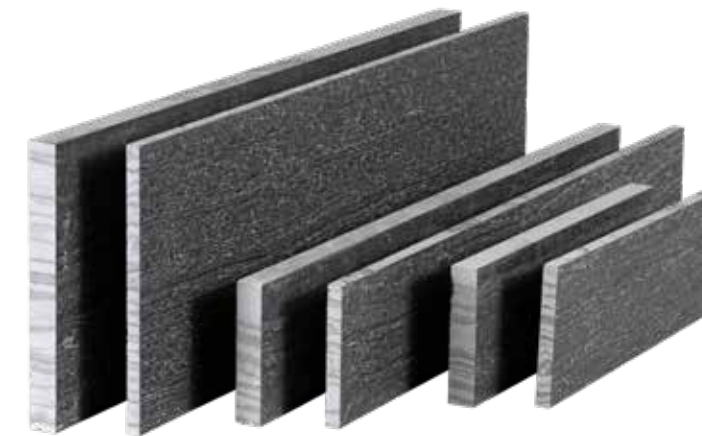

 **TERRACRAFT**[®]
NATURAL STONE VENEERS

Cover Image: Linear Collection, Almond Trail

LINEAR COLLECTION

Unique to TerraCraft®, the Linear Collection has varying depths and elegant accents combining to create a distinct shadowing effect. With near limitless aesthetic possibilities, every project will have one of a kind flare, bringing a modern contemporary feel to any setting.

SIZE	HEIGHT	LENGTH	THICKNESS
1*	4"	12"	1/2"
2	4"	12"	1"
3	4"	24"	1/2"
4	4"	24"	1"
5	8"	24"	1/2"
6	8"	24"	1"

**2 pieces per carton*

SIGNATURE COLLECTION

TerraCraft® Signature Collection provides the largest sized natural stone panels on the market. Our exclusive collection melds the traditional rugged look of stone with unique colourways, creating a high impact, large format stone panel that is perfectly suited in both rugged or classic design applications.

	HEIGHT	LENGTH	THICKNESS
FLAT	9"	24"	1"
CORNER	9"	12"	1"

CORNER STYLE
• EDGED

DESIGNER COLLECTION

The Designer Collection delivers a new twist on the traditional stone panel colour palette. This collection provides trendsetting tones, allowing you to elevate your design possibilities and take any project to unknown heights.

	HEIGHT	LENGTH	THICKNESS
FLAT	6"	24"	1"
CORNER	6"	12"	1"

CORNER STYLE
• EDGED

CLASSIC COLLECTION

The Classic Collection stands the test of time. With a wide range of application uses, let these colours serve as the foundation for your next design project. The Classic Collection from TerraCraft® Natural Stone Veneer is the perfect DIY friendly panelized stone veneer for any traditional or modern design. It is perfectly suited for a stone accent feature wall, stone fireplace, or even a kitchen backsplash.