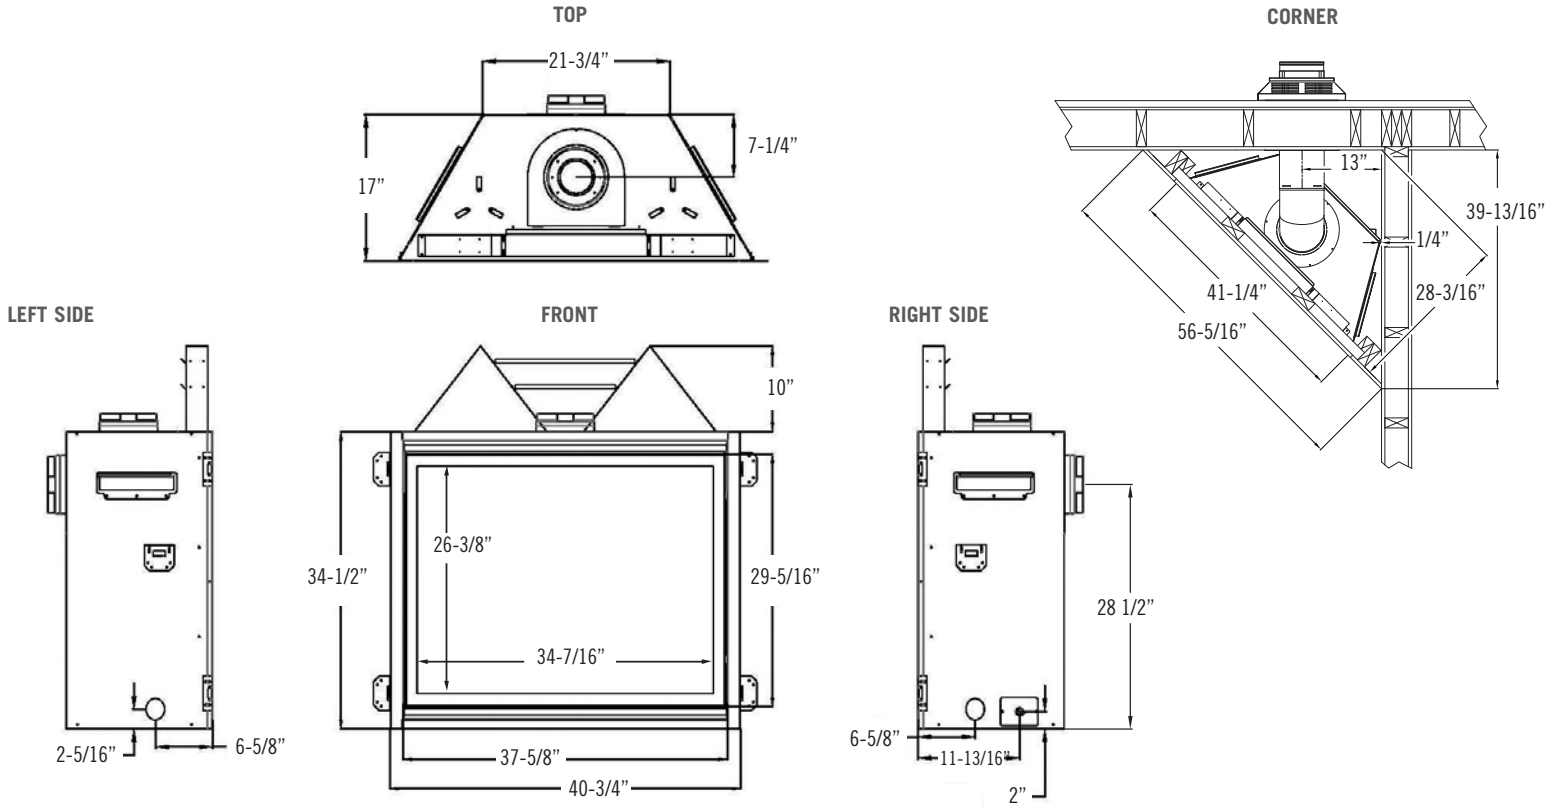

Specifications

Bayport 41

Clearances

Model	Bayport 41	Bayport 36
Mantel 6" deep from appliance top	9"	8"
Mantel 6" deep from appliance top for RSF-2 ONLY	5"	5"
Top of appliance to 3/4" Trim	5-1/2"	4-1/2"
Top of appliance to 3/4" Trim for RSF-2 ONLY	1-1/2"	1-1/2"
From appliance left and right side stand-off	0"	0"
From appliance back stand-offs	0"	0"
From appliance corners	1/4"	1/4"
From appliance front	36"	36"
From appliance top to ceiling	31"	30"
Appliance sides to adjacent sidewall	1"	3/4"