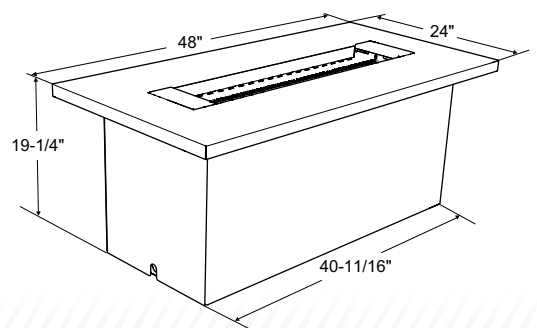

REGENCY PLATEAU® FIRETABLE

PTO30CFT *Coffee Firetable*

LINGER OUTDOORS LONGER... IN STYLE

Regency's versatile firetable is perfect for outdoor entertaining. At 20" tall, the sleek linear style of the Regency Plateau Coffee Table creates the perfect gathering space. Included is a dining leaf that adds functionality as an outdoor table when the fireplace is not in use. The Plateau Firetable collection is crafted from the highest quality materials and durable construction, built to withstand the outdoor elements.

SPECIFICATIONS	NATURAL GAS	PROPANE
Input (BTU)*	49,000	48,000
Turn down to (BTU)*	18,000	15,000

* Figure will vary with individual conditions and fuel quality.